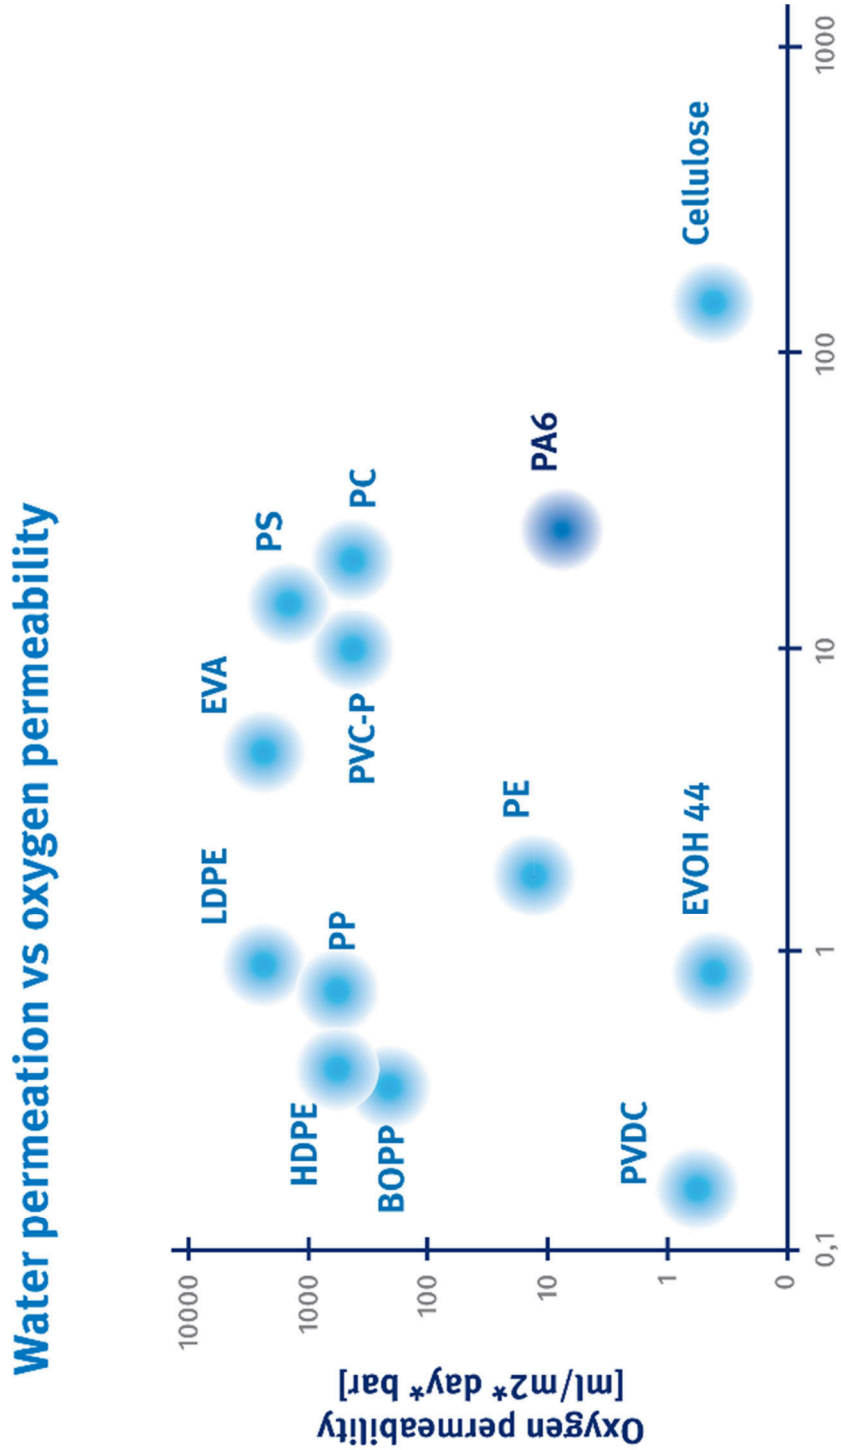

OTR & MVTR RATES vs. FLIM TYPE

INNOPACK GLOBAL LTD

P O Box 317074, Hobsonville 0664, Auckland 41/A William Pickering Road, Rosedale, Auckland 0632
 Denise Blake (GM) denise@innopack.co.nz or Dwayne Matthews (Sales Manager) dwayne@innopack.co.nz